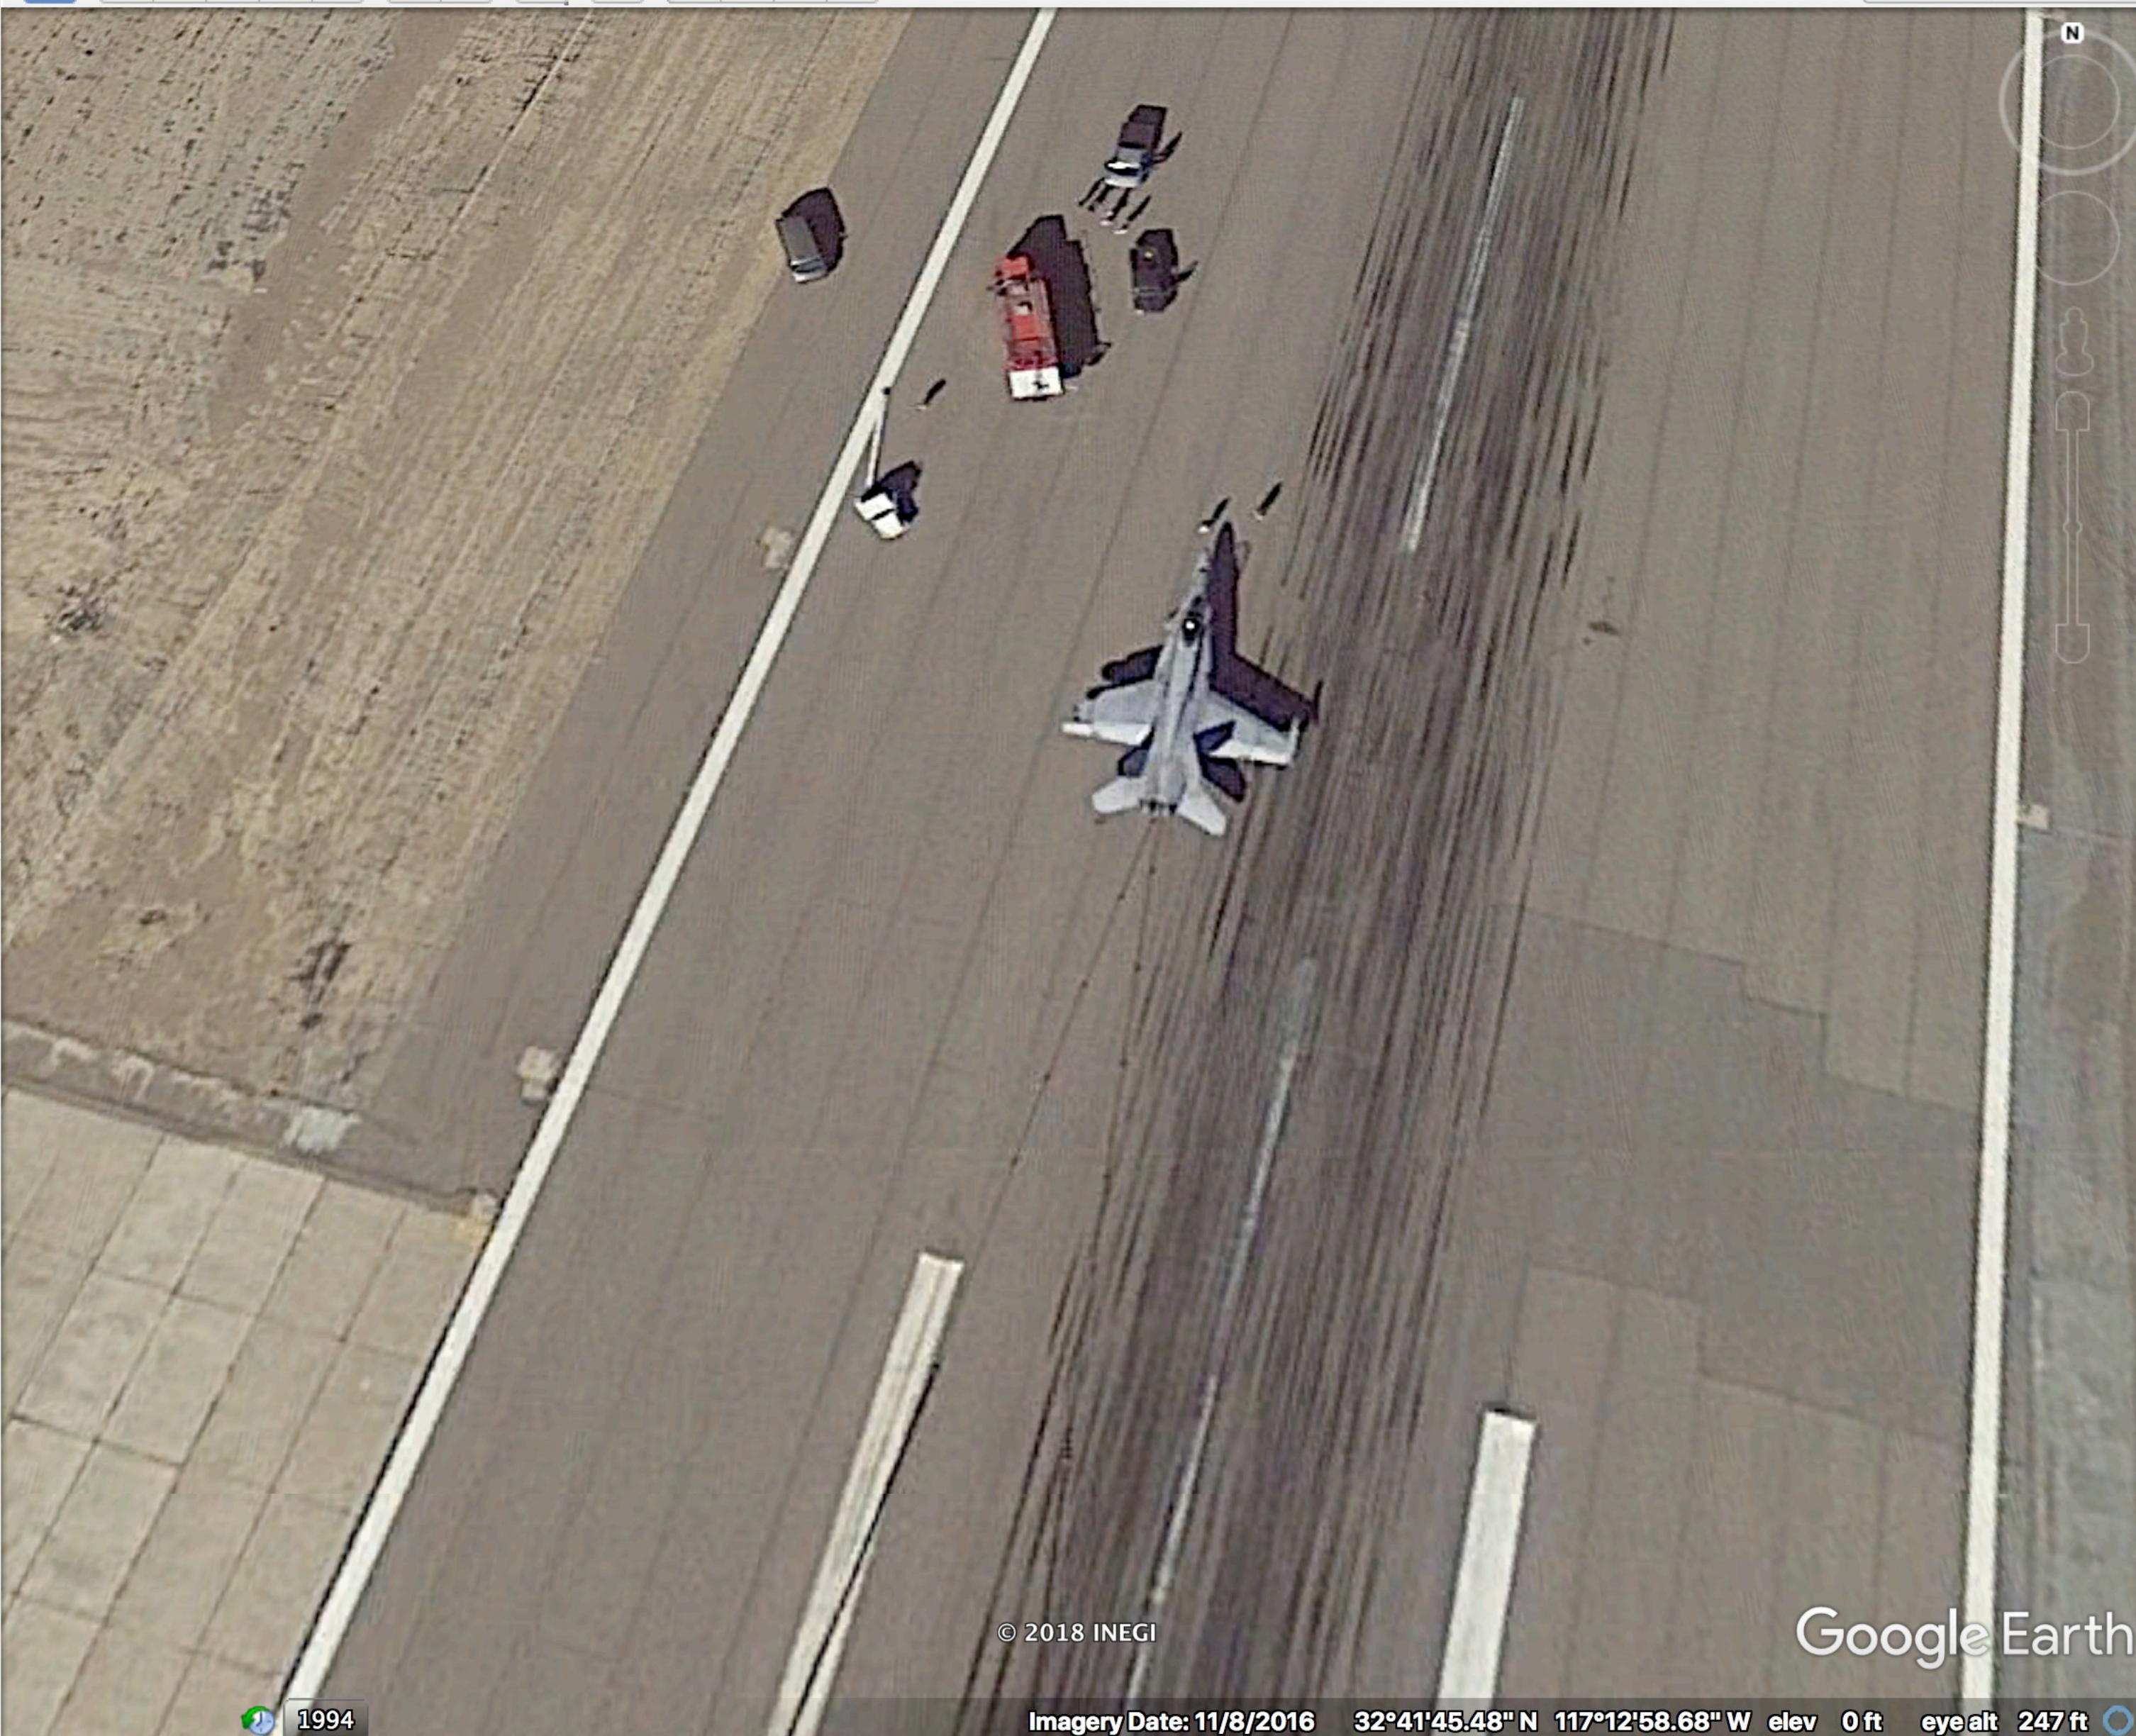

Places

- My Places
 - Sightseeing
 - Select this folder and click on the 'Play' button below, to
 - western closure complex
 - western closure complex
 - western closure complex
 - Gulf Intracoastal Waterway \
 - Belle Chasse, LA 70037
 - Bonne Carre Spillway
 - Temporary Places

Imagery Date: 11/8/2016 32°42'18.90" N 117°12'07.88" W elev 0 ft eye alt 13168 ft

Search

Naval Air Station, San Diego, CA Search

ex: Computer repair near Boston
Get Directions History

A Naval Air Station North Island
San Diego, CA 92135
(619) 545-1011 · cnic.navy.mil
★★★★☆ 129 reviews

Places

- My Places
 - Sightseeing
Select this folder and click on the 'Play' button below, to
 - western closure complex
 - western closure complex
 - western closure complex
 - Gulf Intracoastal Waterway \
 - Belle Chasse, LA 70037
 - Bonne Carre Spillway
 - Temporary Places

Layers

- Primary Database
 - Borders and Labels
 - Places
 - Photos
 - Roads
 - 3D Buildings
 - Ocean
 - Weather
 - Gallery
 - Global Awareness
 - More
 - Terrain

© 2018 INEGI

Google Earth

1994

Imagery Date: 11/8/2016 32°41'45.48" N 117°12'58.68" W elev 0 ft eyealt 247 ft